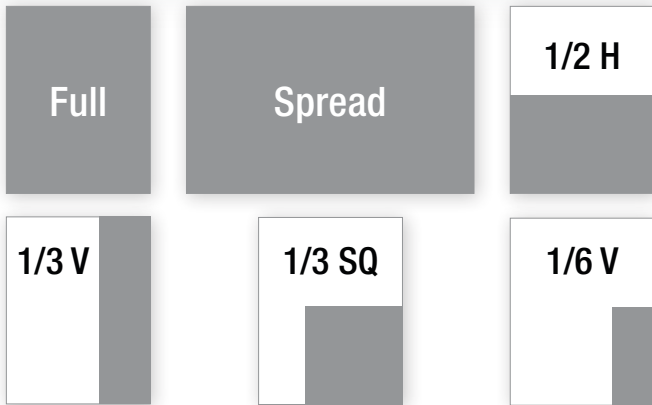

Reach The Homes Of

150,000 Washington Golfers

Display Mechanical Information

Information in Inches		Width x Depth
(full)	full-page bleed	8.825 x 11.25
	• trim size	8.375 x 10.75
	• non-bleed	7.375 x 9.686
(spread)	spread bleed	17.25 x 11.2
	• trim size	16.75 x 10.75
	• non-bleed	16.35 x 10.35
(1/2 h)	half-horizontal	7.375 x 4.792
(1/3 v)	one-third vertical	2.3472 x 9.7507
(1/3 sq)	one-third square	4.861 x 4.792
(1/6 v)	one-sixth vertical	2.3472 x 4.792
(Marketplace)	Square	

Advertising Rates

Ad rates for 2026	frequency discounts listed below		
4 color only	1x	3x	4x
• back cover	$ 5,495	$ 5,275	$ 4,945
• inside front	$ 4,285	$ 4,080	$ 3,735
• inside back/pg.3	$ 4,285	$ 4,080	$ 3,735
• spread	$ 7,145	$ 6,785	$ 6,485
• center spread	$ 7,145	$ 6,785	$ 6,485
• full-page	$ 3,865	$ 3,339	$ 3,105
• half-page	$ 2,295	$ 2,180	$ 2,150
• one-third	$ 1,810	$ 1,645	$ 1,445
• one-sixth	$ 1,035	$ 890	$ 765
• marketplace	$ 425	$ 1,430/year	

Dedicated Email Blast

Email Blast to 35,000 Puget Sound Golfers:
$1200

2026 Editorial Calendar

Ad Deadlines

2026 Issues	Space Deadlines	Digital Deadlines	Street Date
April - Print	2/11	2/18	4/1
June - Print	4/9	4/16	5/28
Aug. - Print	6/10	6/17	7/30
Dec. - Digital	10/21	10/28	11/30

April

- Must-have 2026 clubs/gear
- PGA TOUR player feature
- Canada Golf Feature
- Private Golf Feature
- Local course news
- Celebrity profile